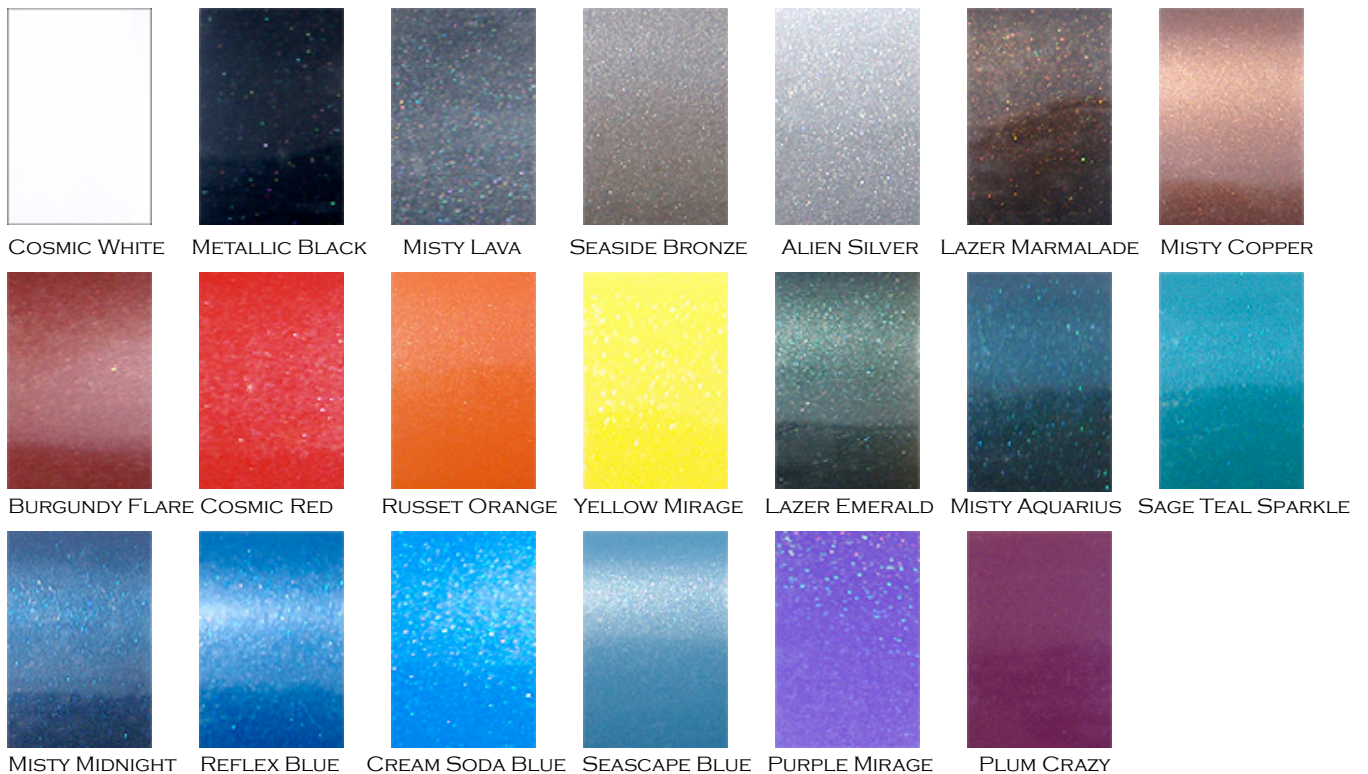

### **METALLIC** POWDER COAT COLORS

\* COLOR SAMPLE PHOTOS WERE TAKEN IN DIRECT SUNLIGHT TO SHOW METALLIC EFFECT AND HAVE A GLOSSY FINISH.

## DEEP TRANSPARENT POWDER COAT COLORS-

\* COLOR SAMPLE PHOTOS WERE TAKEN IN DIRECT SUNLIGHT TO SHOW EFFECT. TRANSPARENT COLORS HAVE A BASE COAT OF CHROME POWDER COAT WITH A TRANSPARENT TOP COAT TO CREATE A DEEP ANODIZED GLOSSY EFFECT. PHOTOS JUST DON'T DO THESE COLORS JUSTICE.

BLACK CHROME I

LIQUID SMOKE

OXBLOOD RANSOM

WILDER RED

COPPERTONE

TANGELO GLAZE

PSYCHO LEMON

PSYCHO GREEN

DEWY GREEN

AURORA BLUE

DAZZLING BLUE

LOLLYPOP GRAPE

MISED RED

SUMMER PUNCH

\* PLEASE NOTE, COLOR HUE AND SHADE CAN LOOK DIFFERENT IN PERSON THAN THEY DO PRINTED OR ON THE SCREEN. YOU CAN ORDER THESE AND ANY ADDITIONAL FREE SAMPLES FROM OUR POWDER COAT SUPPLIER, NIC INDUSTRIES: [HTTP://WWW.NICINDUSTRIES.COM/REQUEST\\_COLOR\\_SWATCH.PHP](http://www.nicindustries.com/request_color_swatch.php)